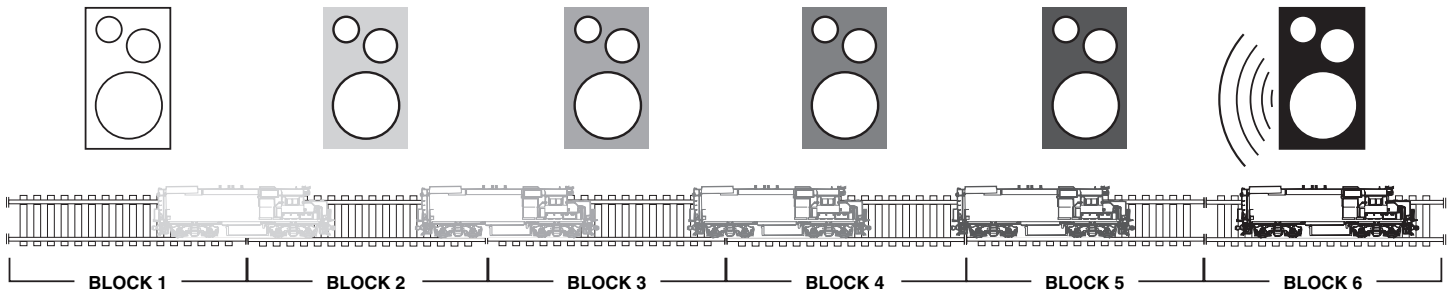

SURROUNDTRAXX™

Product Data Sheet

SurroundTraxx Multi-Train Sound System for DCC

SurroundTraxx is a major breakthrough in sound systems for model trains! For the first time, a sound system has been designed with multiple trains in mind. SurroundTraxx gives you the realism of high-fidelity sound moving with your train as it travels about the layout without installing speakers onboard the engine!

SurroundTraxx begins with a multiplicity of audio speakers that are strategically placed in hidden locations around the layout. Using the latest Digital Signal Processing (DSP) technology and advanced block detection techniques, SurroundTraxx faithfully reproduces the sounds made by each train on the layout and directs the sound to the speaker closest to the trains' location. As a train moves along its route, SurroundTraxx makes continuous adjustments to the sound level of each speaker so that the sound appears to follow the train around the layout.

SurroundTraxx does not simply switch the sound from speaker to speaker but uses an intelligent cross fade algorithm that factors in train speed, direction and distance between speakers. The sound makes a smooth transition as your train travels from one sound zone to the next without abrupt pops or thumps.