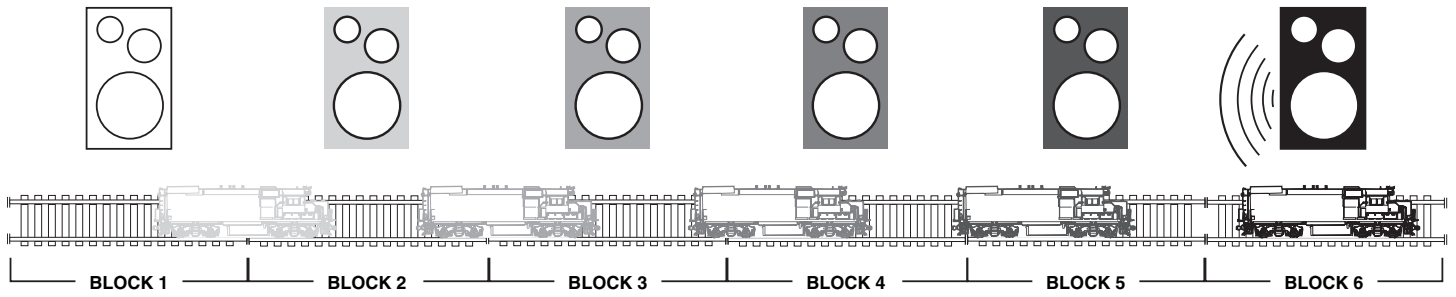

SURROUNDTRAXX™

Product Data Sheet

SurroundTraxx Multi-Train Sound System for DCC

SurroundTraxx is a major breakthrough in sound systems for model trains! For the first time, a sound system has been designed with multiple trains in mind. SurroundTraxx gives you the realism of high-fidelity sound moving with your train as it travels about the layout without installing speakers onboard the engine!

SurroundTraxx begins with a multiplicity of audio speakers that are strategically placed in hidden locations around the layout. Using the latest Digital Signal Processing (DSP) technology and advanced block detection techniques, SurroundTraxx faithfully reproduces the sounds made by each train on the layout and directs the sound to the speaker closest to the trains' location. As a train moves along its route, SurroundTraxx makes continuous adjustments to the sound level of each speaker so that the sound appears to follow the train around the layout.

SurroundTraxx does not simply switch the sound from speaker to speaker but uses an intelligent cross fade algorithm that factors in train speed, direction and distance between speakers. The sound makes a smooth transition as your train travels from one sound zone to the next without abrupt pops or thumps.

Special transponding block detectors provide the identity and location of each train. Each train has at least one transponding decoder, which allows it to talk back to the system. SurroundTraxx uses this information to correlate where to send the sound for that train. If a situation occurs where two or more locomotives are in the same location such as on a passing siding, the sounds for each locomotive will be gradually mixed together as they approach each other and then separated as they leave.