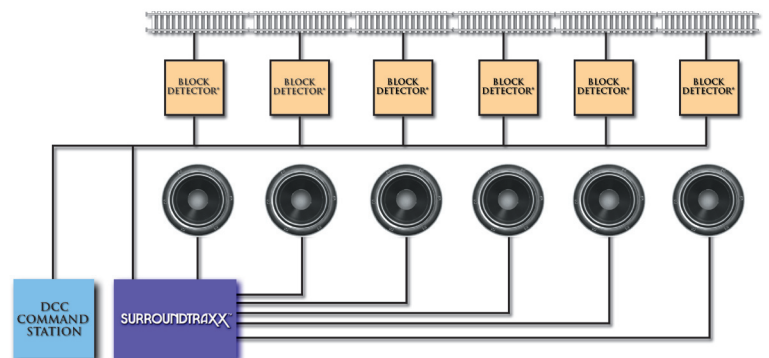

SurroundTraxx is designed for use with Digitrax® command control systems and accessories; other command stations will be supported in the future. SurroundTraxx has six independent sound channels and a dynamic mixer to reproduce the sounds of up to six different locomotives simultaneously. The Command Station provides basic information about the train, such as speed and function setting in the DCC signal.

Special transponding block detectors provide the identity and location of each train. Each train has at least one transponding decoder, which allows it to talk back to the system. SurroundTraxx uses this information to correlate where to send the sound for that train. If a situation occurs where two or more locomotives are in the same location such as on a passing siding, the sounds for each locomotive will be gradually mixed together as they approach each other and then separated as they leave.

Specifications effective June 25, 2008 and are subject to change without notice.

Getting Started is Simple

Simple layouts can use SurroundTraxx with one speaker as an undertable sound system and enjoy multiple locomotive sounds. This requires no additional hardware other than a speaker and will get you up and running in no time!

To take full advantage of SurroundTraxx' unique capabilities, and all available sound zones, each system requires at least one BDL-168 and two RX-4's, available from Digitrax, to be installed into the layout. Each train must also be equipped with at least one transponder or transponding decoder for the full roaming speaker effect. Each SurroundTraxx system supports up to six blocks and six speakers, but multiple SurroundTraxx systems can be linked together for larger layouts.